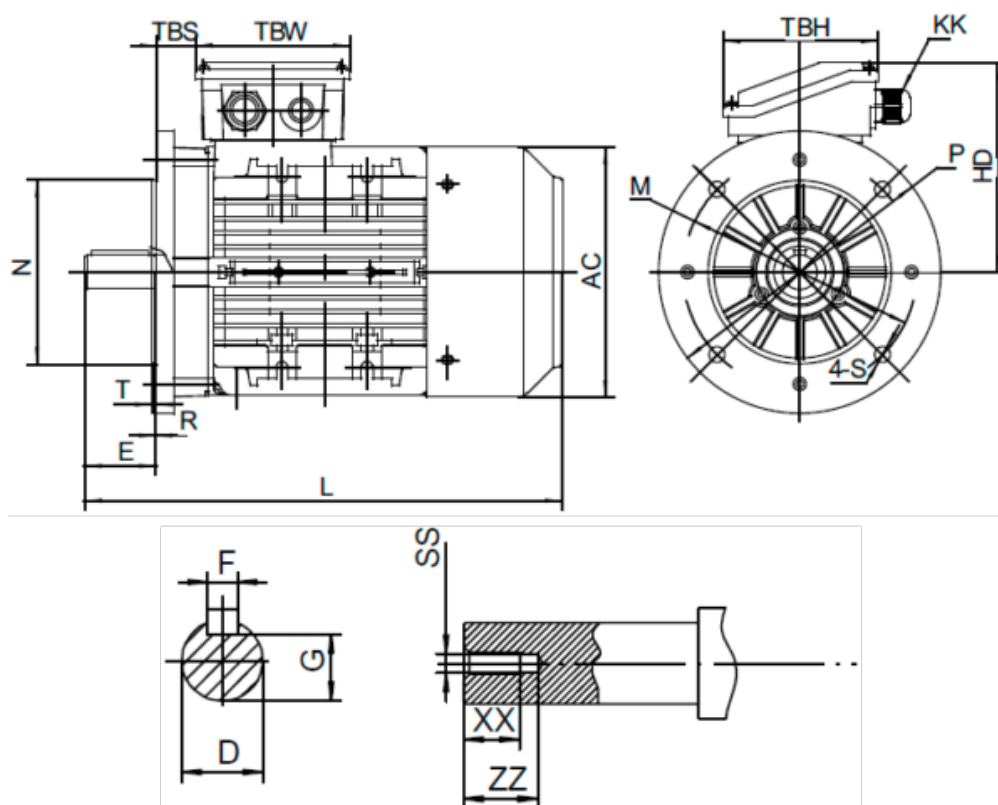

Data Sheet

Article number: 25180040041440

Description: Kleedrive T3A 112M-4 4.0kw 1400 rpm UL/CSA
3x230/400V 50 HZ IP55 B5 Eff=88,6%

Measures

AA = 224	L = 397	TBH = 118
AC = Ø220	M = Ø215	TBS = 33
AD = 283	N = Ø180	TBW = 118
D = Ø28	P = Ø250	XX = 22
E = 60	R = 0	ZZ = 30
F = 8	S = Ø15	
G = 24	SS = M10	
HD = 171	T = 4	